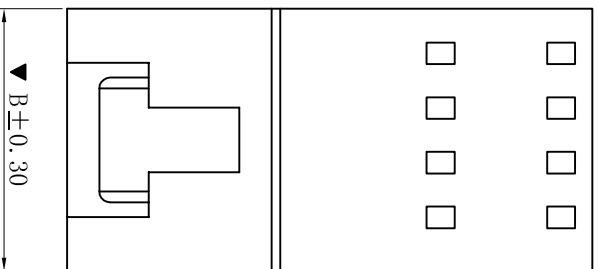

RoHS

POLARIZATION SLOT LOCATION

■ SPECIFICATIONS

- Voltage rating: 250V AC, DC
- Current rating: 5A, AC, DC
- Withstanding Voltage: 1500V AC/minute
- Insulation resistance: 1000M Ω min
- Temperature range: -25 $^{\circ}$ C~+85 $^{\circ}$ C

■ HOUSING

- Part No. : H2545M-NP
- Poles : 02-20P
- Housing Material: PA66 15%GF UL94V-0 Black
- The Dimension Marked “▼” Must Be Recorded

SECTION: A-A

XYDZ® 东莞市祥运连接器有限公司
Dongguan XiangYun Connectors CO., Ltd

一般公差 GENERAL TOLERANCE:	0±0.30 .0±0.25 .00±0.20 .000±0.05
ANGLE: ±1°	

更新图面	2019-06-03	陈雄军
修订版本	2015-11-04	陈雄军
变更图宽格式内容	2013-12-27	陈雄军
新版本	2011-05-24	陈雄军
说明	日期	承认
DESCRIPTION	DATE:	APPRO.

更新图面	2019-06-03	陈雄军
修订版本	2015-11-04	陈雄军
变更图宽格式内容	2013-12-27	陈雄军
新版本	2011-05-24	陈雄军
说明	日期	承认
DESCRIPTION	DATE:	APPRO.

投影法
Projection

单位 Unit
MM

比例/Scale
1:1

大小/Size
A4

页码/Sheet
1/1

版本/Rev
D

品名
(PART NAME)

Molex 2.54mm Female Housing

料号
(PART NO)

H2545M-NP

料号
(PART NO)

H2545M-NP

状态码

C

状态码

C