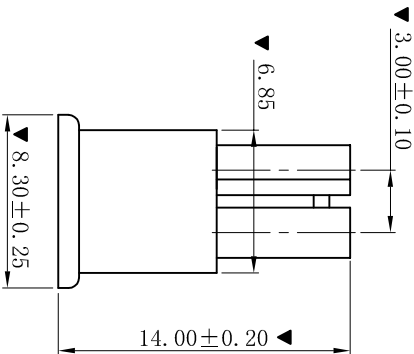

RoHS

Poles	Dimensions (mm)	
	A	B
02	3.00	6.85
03	6.00	9.85
04	9.00	12.85
05	12.00	15.85
06	15.00	18.85
07	18.00	21.85
08	21.00	24.85
09	24.00	27.85
10	27.00	30.85
11	30.00	33.85
12	33.00	36.85

■ SPECIFICATIONS

- Voltage rating: 250V AC, DC
- Current rating: 5A, AC, DC
- Withstanding Voltage: 1500V AC/minute
- Insulation resistance: 1000MΩ min
- Temperature range: -25° C~+85° C

■ HOUSING

- Part No.: H3025-1xNP
- Poles : 02-12P
- Housing Material : PA66 UL94V-2 Black
- The Dimension Marked “▼” Must Be Recorded

XYDZ® 东莞市祥运连接器有限公司
Dongguan XiangYun Connectors CO., Ltd

投影法
Projection
单位 Unit
MM

比例/Scale
1:1

大小/Size
A4

页码/SHEET
1/1

版本/Rev
D

品名
(PART NAME)
Molex 3.00mm Male Housing
Connector Series

料号
(PART NO)
H3025-1xNP