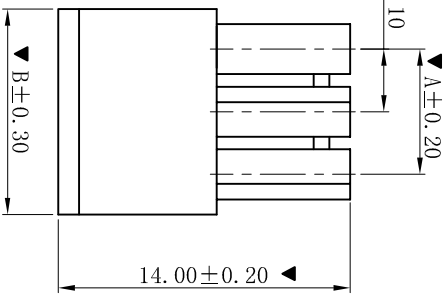

RoHS

Poles	Dimensions (mm)	
	A	B
02	3.00	6.85
03	6.00	9.85
04	9.00	12.85
05	12.00	15.85
06	15.00	18.85
07	18.00	21.85
08	21.00	24.85
09	24.00	27.85
10	27.00	30.85
11	30.00	33.85
12	33.00	36.85

■ SPECIFICATIONS

- Voltage rating: 250V AC, DC
- Current rating: 5A, AC, DC
- Withstanding Voltage: 1500V AC/minute
- Insulation resistance: 1000MΩ min
- Temperature range: -25° C~+85° C

■ HOUSING

- Part No.: H3025-1xNP
- Poles : 02-12P
- Housing Material : PA66 UL94V-2 Black
- The Dimension Marked “▼” Must Be Recorded

XYDZ® 东莞市祥运连接器有限公司
Dongguan XiangYun Connectors CO., Ltd

投影法
Projection
单位 Unit
MM

比例/Scale
1:1

大小/Size
A4

页码/SHEET
1/1

版本/Rev
D

品名
(PART NAME)
Molex 3.00mm Male Housing
Connector Series

料号
(PART NO)
H3025-1xNP