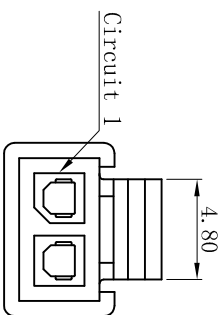

RoHS

Poles	Dimensions (mm)	
	A	B
02	3.00	6.85
03	6.00	9.85
04	9.00	12.85
05	12.00	15.85
06	15.00	18.85
07	18.00	21.85
08	21.00	24.85
09	24.00	27.85
10	27.00	30.85
11	30.00	33.85
12	33.00	36.85

■ SPECIFICATIONS

- Voltage rating: 250V AC, DC
- Current rating: 5A, AC, DC
- Withstanding Voltage: 1500V AC/minute
- Insulation resistance: 1000MΩ min
- Temperature range: -25° C~+85° C

■ HOUSING

- Part No.: H3025-1xNP
- Poles : 02-12P
- Housing Material : PA66 UL94V-2 Black
- The Dimension Marked “▼” Must Be Recorded

XYDZ® 东莞市祥运连接器有限公司
Dongguan XiangYun Connectors CO., Ltd

投影法
Projection
单位 Unit
MM

比例/Scale
1:1

大小/Size
A4

页码/SHEET
1/1

版本/Rev
D

品名
(PART NAME)
Molex 3.00mm Male Housing
Connector Series

料号
(PART NO)
H3025-1xNP