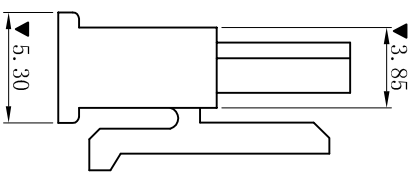

RoHS

Poles	Dimensions (mm)	
	A	B
02	3.00	6.85
03	6.00	9.85
04	9.00	12.85
05	12.00	15.85
06	15.00	18.85
07	18.00	21.85
08	21.00	24.85
09	24.00	27.85
10	27.00	30.85
11	30.00	33.85
12	33.00	36.85

■ SPECIFICATIONS

- Voltage rating: 250V AC, DC
- Current rating: 5A, AC, DC
- Withstanding Voltage: 1500V AC/minute
- Insulation resistance: 1000MΩ min
- Temperature range: -25° C~+85° C

■ HOUSING

- Part No.: H3025-1xNP
- Poles : 02-12P
- Housing Material : PA66 UL94V-2 Black
- The Dimension Marked “▼” Must Be Recorded

XYDZ® 东莞市祥运连接器有限公司
Dongguan XiangYun Connectors CO., Ltd

投影法
Projection
单位 Unit
MM

比例/Scale
1:1

大小/Size
A4

页码/SHEET
1/1

版本/Rev
D

品名
(PART NAME)
Molex 3.00mm Male Housing
Connector Series

料号
(PART NO)
H3025-1xNP