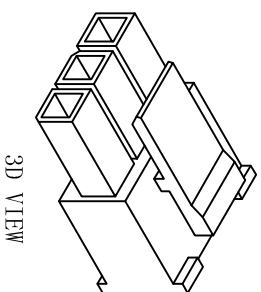

RoHS

Poles	Dimensions (mm)	
	A	B
02	3.00	6.85
03	6.00	9.85
04	9.00	12.85
05	12.00	15.85
06	15.00	18.85
07	18.00	21.85
08	21.00	24.85
09	24.00	27.85
10	27.00	30.85
11	30.00	33.85
12	33.00	36.85

■ SPECIFICATIONS

- Voltage rating: 250V AC, DC
- Current rating: 5A, AC, DC
- Withstanding Voltage: 1500V AC/minute
- Insulation resistance: 1000MΩ min
- Temperature range: -25° C~+85° C

■ HOUSING

- Part No.: H3025-1xNP
- Poles : 02-12P
- Housing Material : PA66 UL94V-2 Black
- The Dimension Marked “▼” Must Be Recorded

XYDZ® 东莞市祥运连接器有限公司
Dongguan XiangYun Connectors CO., Ltd

投影法
Projection
单位 Unit
MM

比例/Scale
1:1

大小/Size
A4

页码/SHEET
1/1

版本/Rev
D

品名
(PART NAME)
Molex 3.00mm Male Housing
Connector Series

料号
(PART NO)
H3025-1xNP