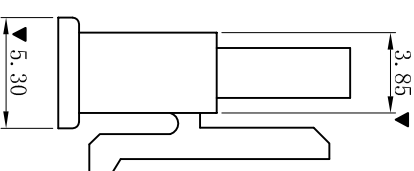

RoHS

Poles	Dimensions (mm)	
	A	B
02	3.00	6.85
03	6.00	9.85
04	9.00	12.85
05	12.00	15.85
06	15.00	18.85
07	18.00	21.85
08	21.00	24.85
09	24.00	27.85
10	27.00	30.85
11	30.00	33.85
12	33.00	36.85

■ SPECIFICATIONS

- Voltage rating: 250V AC, DC
- Current rating: 5A, AC, DC
- Withstanding Voltage: 1500V AC/minute
- Insulation resistance: 1000MΩ min
- Temperature range: -25° C~+85° C

■ HOUSING

- Part No.: H3025-1xNP
- Poles : 02-12P
- Housing Material : PA66 UL94V-2 Black
- The Dimension Marked “▼” Must Be Recorded

XYDZ® 东莞市祥运连接器有限公司
Dongguan XiangYun Connectors CO., Ltd

投影法
Projection
单位 Unit
MM

比例/Scale
1:1

大小/Size
A4

页码/SHEET
1/1

版本/Rev
D

品名
(PART NAME)
Molex 3.00mm Male Housing
Connector Series

料号
(PART NO)
H3025-1xNP