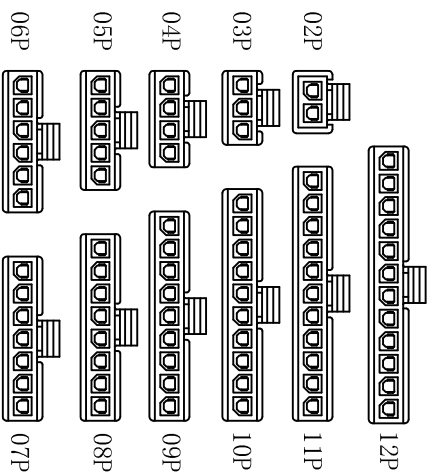

RoHS

Poles	Dimensions (mm)	
	A	B
02	3.00	6.85
03	6.00	9.85
04	9.00	12.85
05	12.00	15.85
06	15.00	18.85
07	18.00	21.85
08	21.00	24.85
09	24.00	27.85
10	27.00	30.85
11	30.00	33.85
12	33.00	36.85

■ SPECIFICATIONS

- Voltage rating: 250V AC, DC
- Current rating: 5A, AC, DC
- Withstanding Voltage: 1500V AC/minute
- Insulation resistance: 1000MΩ min
- Temperature range: -25° C~+85° C

■ HOUSING

- Part No.: H3025-1xNP
- Poles : 02-12P
- Housing Material : PA66 UL94V-2 Black
- The Dimension Marked “▼” Must Be Recorded