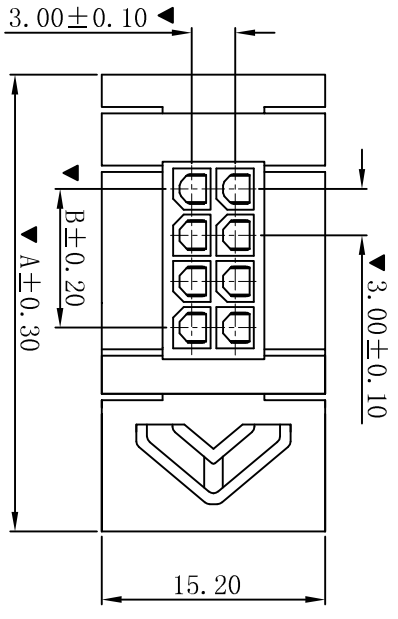

ROHS

- SPECIFICATIONS
  - Voltage rating: 250V AC, DC
  - Current rating: 5A, AC, DC
  - Withstanding Voltage: 1500V AC/minute
  - Insulation resistance: 1000MΩ min
  - Temperature range: -25°C~+85°C
- HOUSING
  - Part No.: H3033-2xNP
  - Poles : 02-24P
  - Housing Material: PA66 UL94V-2 Black
  - The Dimension Marked “▼” Must Be Recorded

Poles	Dimensions (mm)			
	A	B	C	D
2x02	24.60	3.00	13.46	22.10
2x03	27.70	6.00	16.46	25.10
2x04	30.70	9.00	19.46	28.10
2x05	33.80	12.00	22.46	31.10
2x06	36.80	15.00	25.46	34.10
2x07	39.90	18.00	28.46	37.10
2x08	42.90	21.00	31.46	40.10
2x09	46.00	24.00	34.46	43.10
2x10	49.00	27.00	37.46	46.10
2x11	51.80	30.00	40.46	49.10
2x12	54.90	33.00	43.46	52.10

投影法 Projection	第一角	单位 Unit	MM	比例/Scale	1:1	大小/Size	A4	页码/Sheet	1/1	版本/Rev	D
品名 (PART NAME)	Molex 3.00mm Male 喇叭口 Housing Connector Series				料号 (PART NO)	H3033-2xNP					
状态码	C										