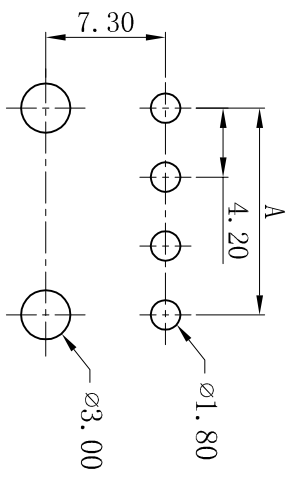

Contact Finish
None: Tin-Plated
SW: Matte Tin-Plated
G: Gold-Flash
G3: 3u" Gold
G10: 10u" Gold
G15: 15u" Gold
G30: 30u" Gold

- SPECIFICATIONS
- Voltage rating: 600V AC, DC
 - Current rating: 7A, AC, DC
 - Withstanding Voltage: 1500V AC/minute
 - Insulation resistance: 1000MΩ min
 - Temperature range: -25° C~+85° C
 - Contact resistance: 20mΩ max
- WAFER
- Part No. : W4202RD-1xNP-XX
 - Poles : 02-06P
 - Housing Material: PA66 UL94V-2 or UL94V-0
 - Pin Material: Brass
 - Contact Area Plating: Tin-Plated or Gold-Flash
 - Mates With: H4201 Single row receptacle
 - The Dimension Marked "▼" Must Be Recorded

P.C.B LAYOUT

P.C.B LAYOUT

CIRCUIT SIZE LAYOUT

Poles	Dimensions (mm)	
	A	B
02	4.20	9.80
03	8.40	14.00
04	12.60	18.20
05	16.80	22.40
06	21.00	26.60

XYDZ® 东莞市祥运连接器有限公司
Dongguan XiangYun Connectors CO., Ltd

一般公差 GENERAL TOLERANCE:	0±0.30 .0±0.25 .00±0.20 .000±0.05
ANGLE: ±1°	