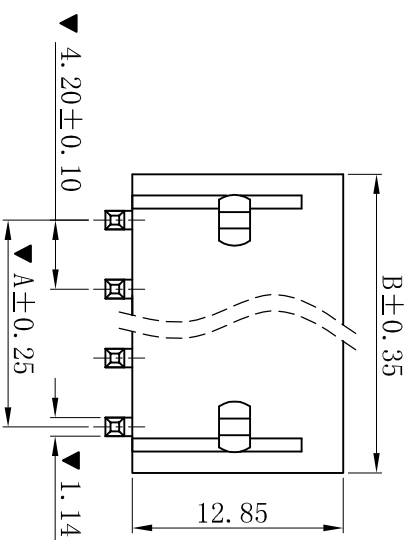

Contact Finish
None: Tin-Plated
SW: Matte Tin-Plated
G: Gold-Flash
G3: 3u" Gold
G10: 10u" Gold
G15: 15u" Gold
G30: 30u" Gold

- SPECIFICATIONS
- Voltage rating: 600V AC, DC
 - Current rating: 7A, AC, DC
 - Withstanding Voltage: 1500V AC/minute
 - Insulation resistance: 1000MΩ min
 - Temperature range: -25° C~+85° C
 - Contact resistance: 20mΩ max
- WAFER
- Part No. : W4202RD-1xNP-XX
 - Poles : 02-06P
 - Housing Material: PA66 UL94V-2 or UL94V-0
 - Pin Material: Brass
 - Contact Area Plating: Tin-Plated or Gold-Flash
 - Mates With: H4201 Single row receptacle
 - The Dimension Marked "▼" Must Be Recorded

P.C.B LAYOUT

P.C.B LAYOUT

CIRCUIT SIZE LAYOUT

Poles	Dimensions (mm)	
	A	B
02	4.20	9.80
03	8.40	14.00
04	12.60	18.20
05	16.80	22.40
06	21.00	26.60

XYDZ® 东莞市祥运连接器有限公司
Dongguan XiangYun Connectors CO., Ltd

一般公差 GENERAL TOLERANCE:	0±0.30 .0±0.25 .00±0.20 .000±0.05
ANGLE: ±1°	