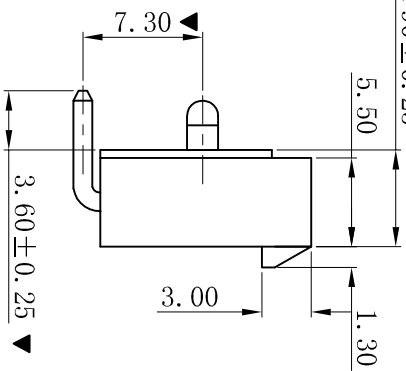

Contact Finish
None: Tin-Plated
SW: Matte Tin-Plated
G: Gold-Flash
G3: 3u" Gold
G10: 10u" Gold
G15: 15u" Gold
G30: 30u" Gold

- SPECIFICATIONS
- Voltage rating: 600V AC, DC
 - Current rating: 7A, AC, DC
 - Withstanding Voltage: 1500V AC/minute
 - Insulation resistance: 1000MΩ min
 - Temperature range: -25° C~+85° C
 - Contact resistance: 20mΩ max
- WAFER
- Part No. : W4202RD-1xNP-XX
 - Poles : 02-06P
 - Housing Material: PA66 UL94V-2 or UL94V-0
 - Pin Material: Brass
 - Contact Area Plating: Tin-Plated or Gold-Flash
 - Mates With: H4201 Single row receptacle
 - The Dimension Marked "▼" Must Be Recorded

P.C.B LAYOUT

P.C.B LAYOUT

CIRCUIT SIZE LAYOUT

Poles	Dimensions (mm)	
	A	B
02	4.20	9.80
03	8.40	14.00
04	12.60	18.20
05	16.80	22.40
06	21.00	26.60

XYDZ® 东莞市祥运连接器有限公司
Dongguan XiangYun Connectors CO., Ltd

一般公差 GENERAL TOLERANCE:	0±0.30 .0±0.25 .00±0.20 .000±0.05
ANGLE: ±1°	