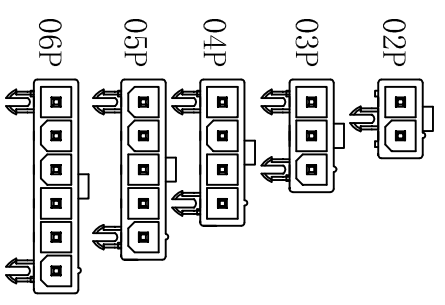

Contact Finish
None: Tin-Plated
SW: Matte Tin-Plated
G: Gold-Flash
G3: 3u" Gold
G10: 10u" Gold
G15: 15u" Gold
G30: 30u" Gold

- SPECIFICATIONS
- Voltage rating: 600V AC, DC
 - Current rating: 7A, AC, DC
 - Withstanding Voltage: 1500V AC/minute
 - Insulation resistance: 1000MΩ min
 - Temperature range: -25° C~+85° C
 - Contact resistance: 20mΩ max
- WAFER
- Part No. : W4202RD-1xNP-XX
 - Poles : 02-06P
 - Housing Material: PA66 UL94V-2 or UL94V-0
 - Pin Material: Brass
 - Contact Area Plating: Tin-Plated or Gold-Flash
 - Mates With: H4201 Single row receptacle
 - The Dimension Marked "▼" Must Be Recorded

P.C.B LAYOUT

P.C.B LAYOUT

CIRCUIT SIZE LAYOUT

Poles	Dimensions (mm)	
	A	B
02	4.20	9.80
03	8.40	14.00
04	12.60	18.20
05	16.80	22.40
06	21.00	26.60

XYDZ® 东莞市祥运连接器有限公司
Dongguan XiangYun Connectors CO., Ltd

一般公差 GENERAL TOLERANCE:	0±0.30 .0±0.25 .00±0.20 .000±0.05
ANGLE: ±1°	