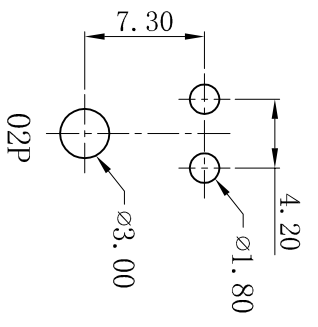

Contact Finish
None: Tin-Plated
SW: Matte Tin-Plated
G: Gold-Flash
G3: 3u" Gold
G10: 10u" Gold
G15: 15u" Gold
G30: 30u" Gold

- SPECIFICATIONS
- Voltage rating: 600V AC, DC
 - Current rating: 7A, AC, DC
 - Withstanding Voltage: 1500V AC/minute
 - Insulation resistance: 1000MΩ min
 - Temperature range: -25° C~+85° C
 - Contact resistance: 20mΩ max
- WAFER
- Part No. : W4202RD-1xNP-XX
 - Poles : 02-06P
 - Housing Material: PA66 UL94V-2 or UL94V-0
 - Pin Material: Brass
 - Contact Area Plating: Tin-Plated or Gold-Flash
 - Mates With: H4201 Single row receptacle
 - The Dimension Marked "▼" Must Be Recorded

P.C.B LAYOUT

P.C.B LAYOUT

CIRCUIT SIZE LAYOUT

Poles	Dimensions (mm)	
	A	B
02	4.20	9.80
03	8.40	14.00
04	12.60	18.20
05	16.80	22.40
06	21.00	26.60

XYDZ® 东莞市祥运连接器有限公司
Dongguan XiangYun Connectors CO., Ltd

一般公差 GENERAL TOLERANCE:	0±0.30 .0±0.25 .00±0.20 .000±0.05
ANGLE: ±1°	